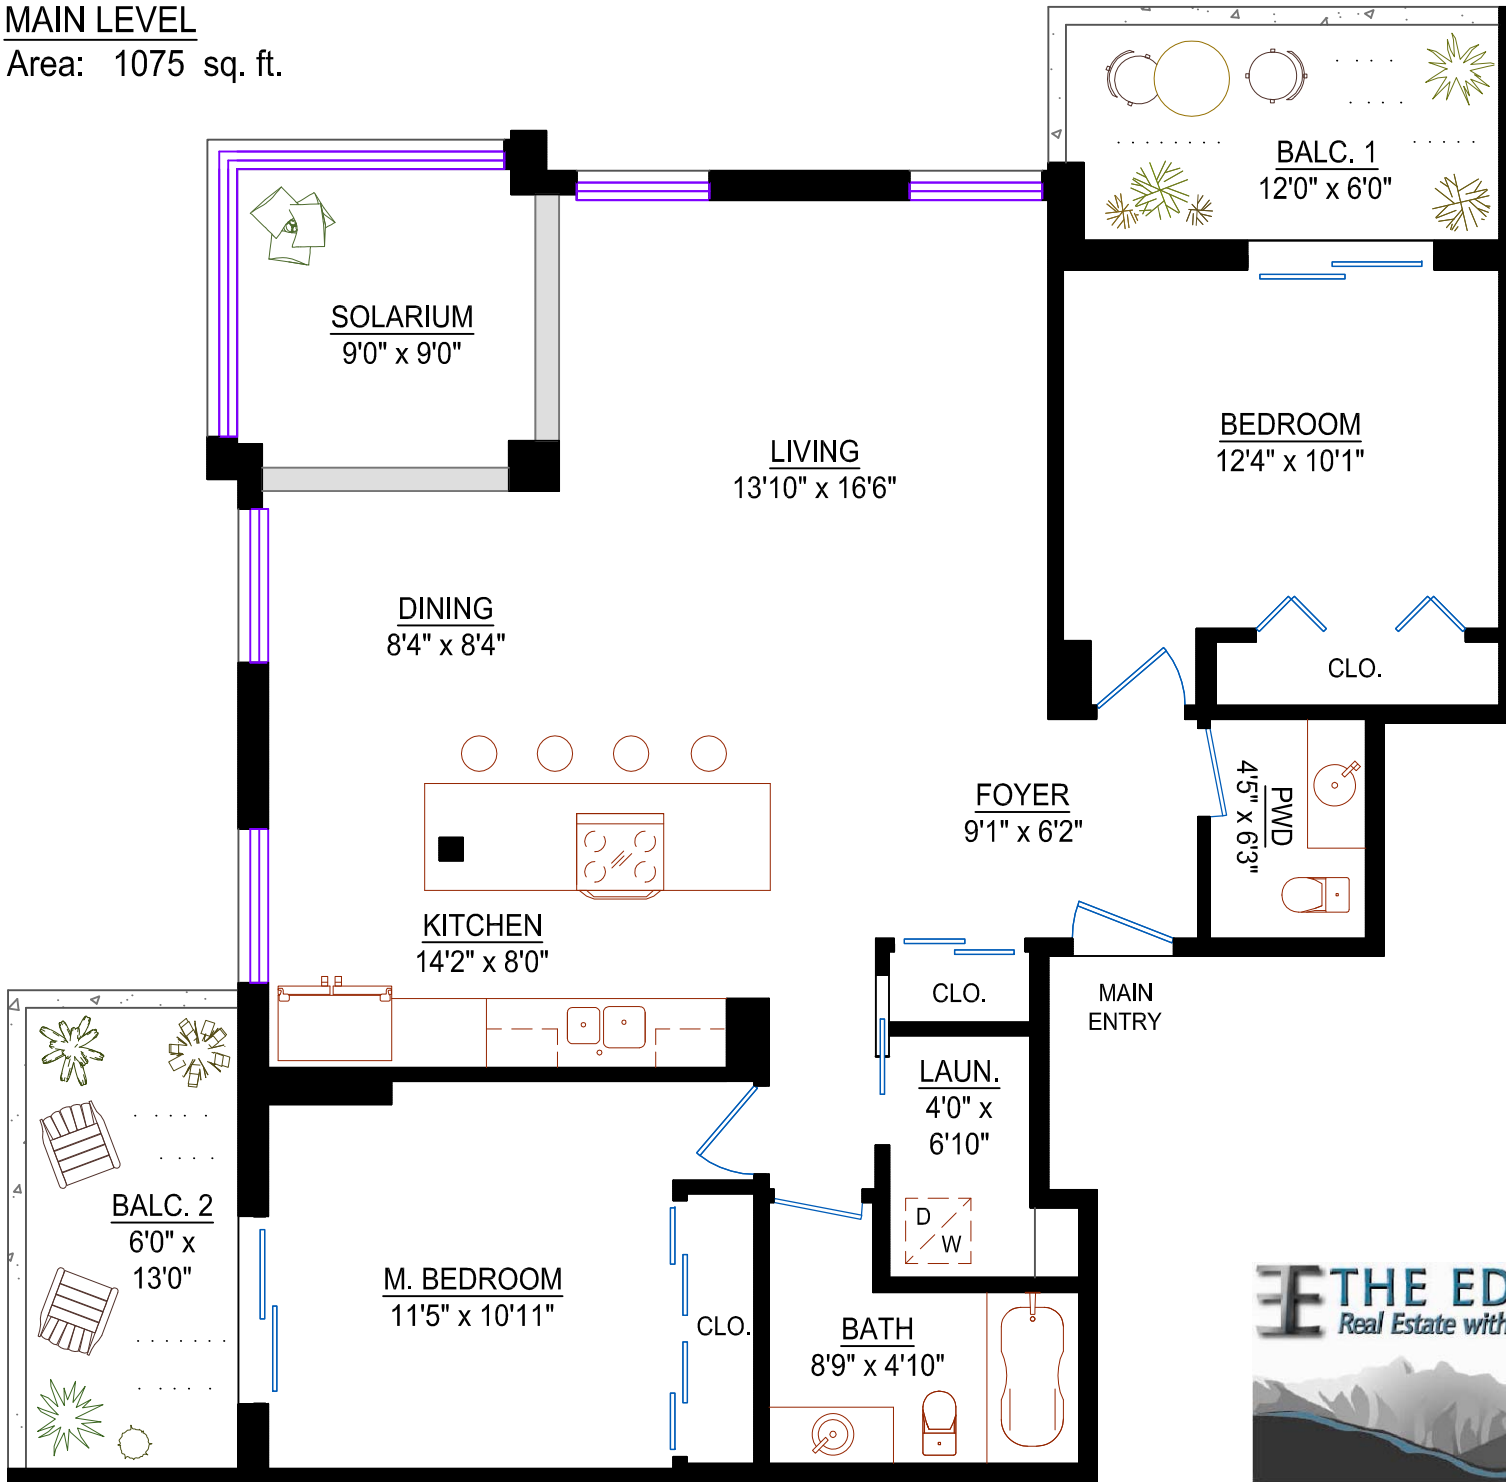

MAIN LEVEL

Area: 1075 sq. ft.

Suite # 202
1485 Duchess Ave.
West Vancouver, BC

Main Level: 1075 sq. ft.

Other Areas: (not included in total)

- * Balcony 1: 74 sq. ft.
- * Balcony 2: 78 sq. ft.
- * Stand - on footage only